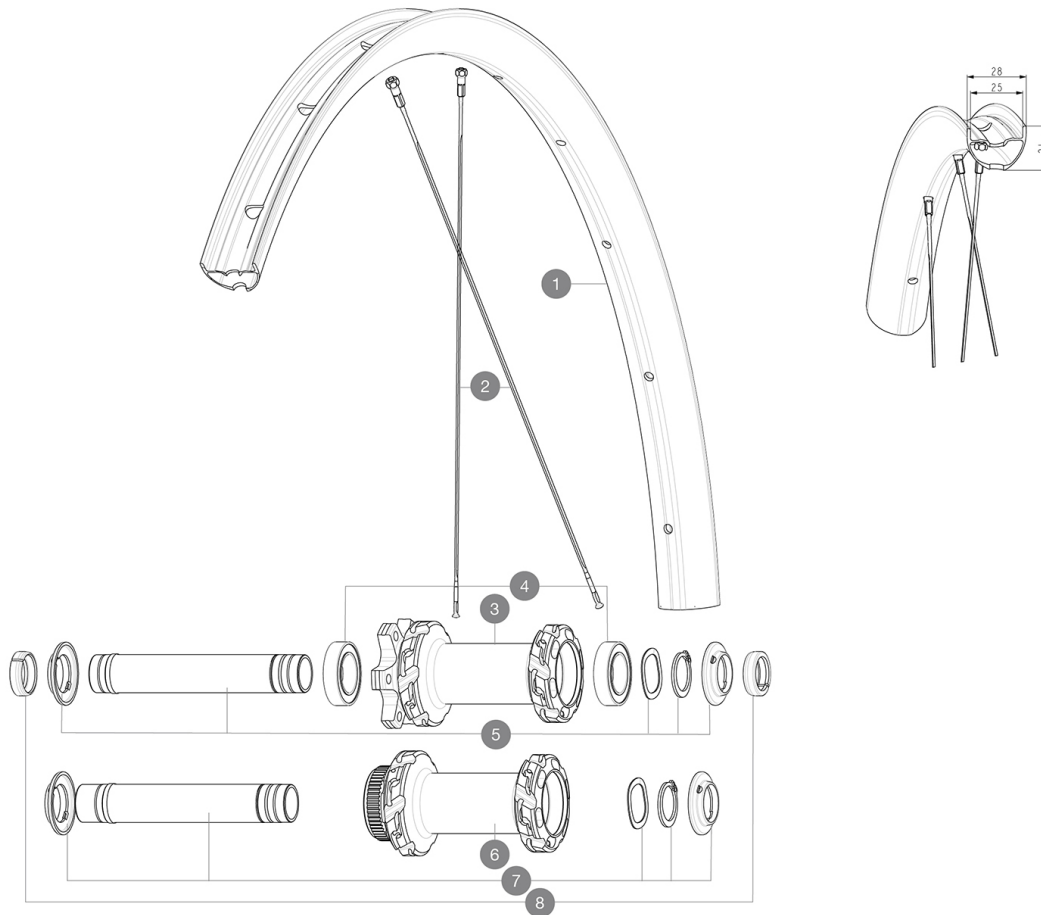

## REFERENCES WHEELS

### RIMS

&NBSP;:

1	V3766715	Kit Front/Rear rim Crossmax 22 29"
	V2700101	UST Tape 28mm for 25 to 27mm wide rims

### SPOKES

2	V2381401	KIT 12 FT/RR BUTTED SPOKES 296mm MTB 29"
---	----------	--

### HUB SHELLS

3	N/A	HUB BODY
4	V2500901	KIT BEARINGS 18x30x7 + WAVED WASHER + CLIP
5	V2372401	KIT 110mm AXLE QRM AUTO MTB > 2019
6	N/A	HUB BODY
7	V2375601	Kit 110mm axle QRM auto MTB from 2019 DCL
8	V2372501	15mm MTB Axle Cap QRM Auto From 2019